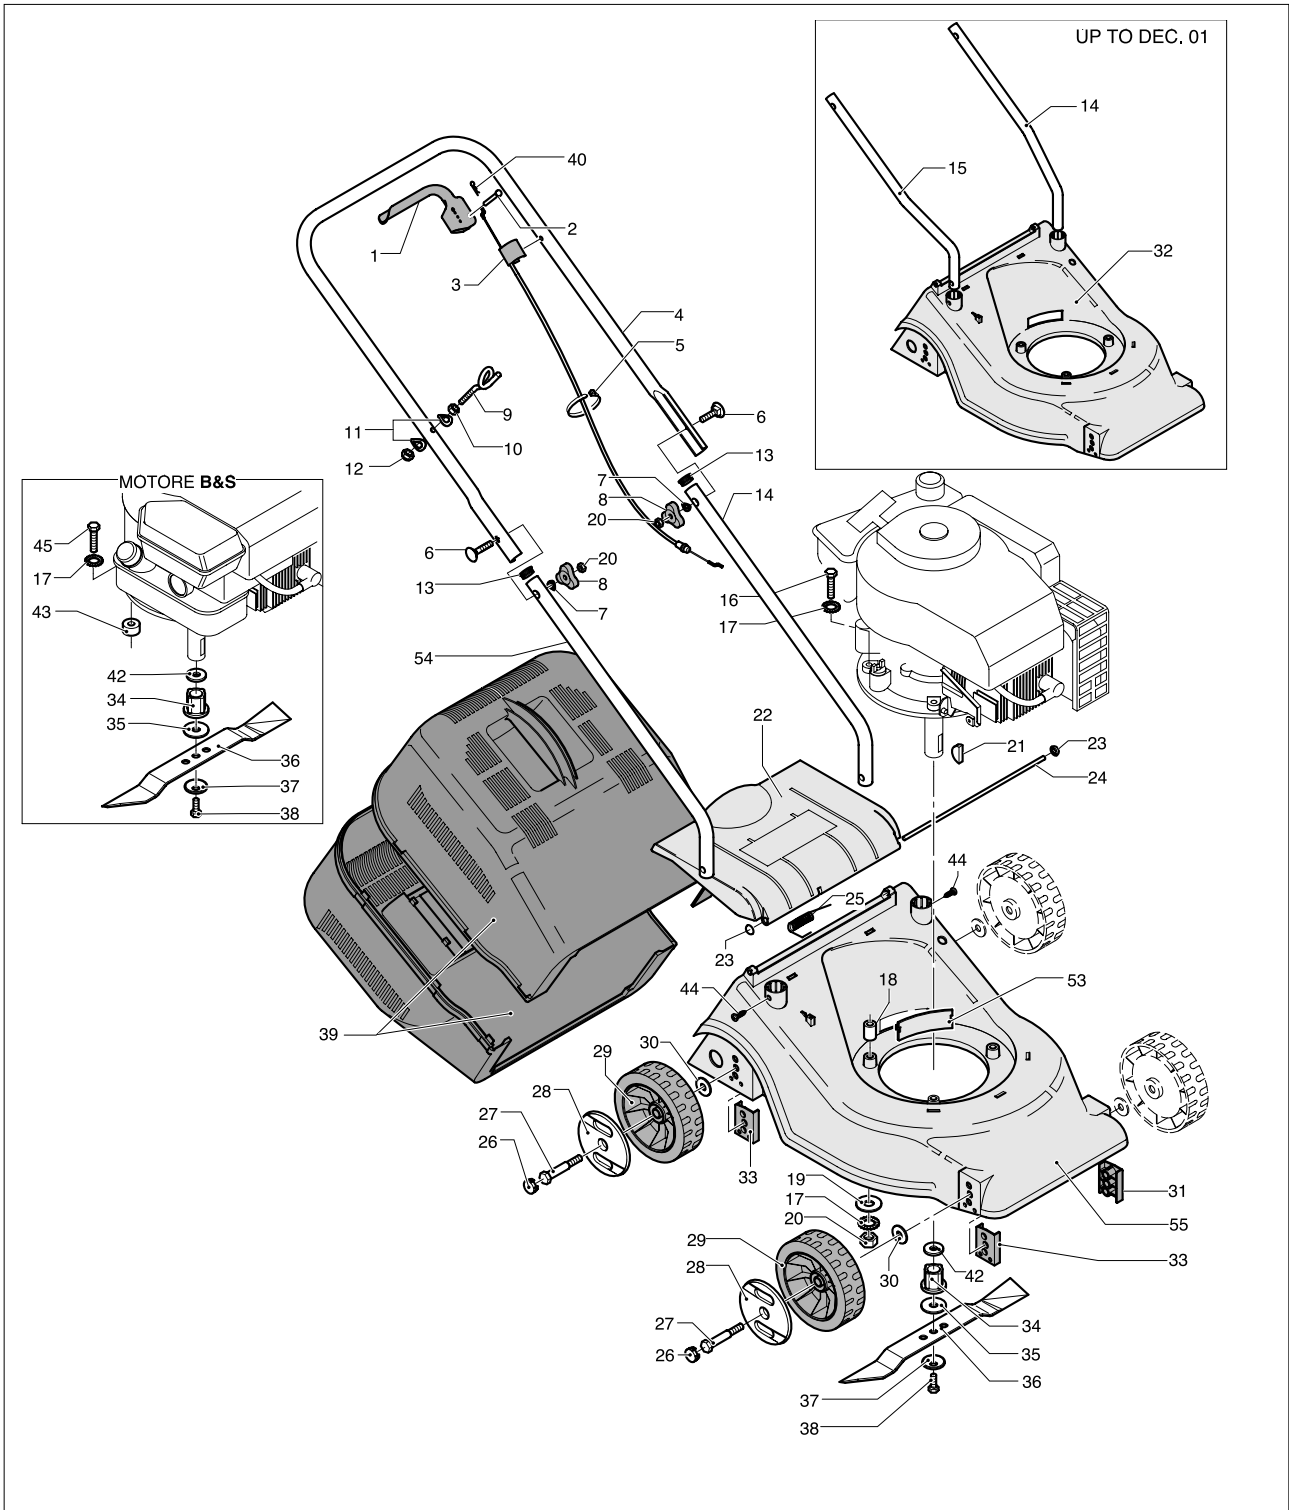

brand	MC CULLOCH - PARTNER - FLYMO

date	JAN/02	SHEET 1/2

Model

LM3540P
3540P
LC400

Product number

9538780-01 * 9538780-12
9538781-01
9538780-02